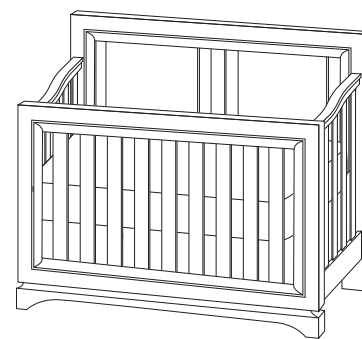

Deco

COLLECTION

right (espresso finish)

- Deco Lifetime™ Crib
56.5" w x 30" d x 47.75" h
- Double Dresser: 56.5" w x 20" d x 34" h
- 2 Bookcases: 22" w x 20" d x 72" h
- Bridge: 56.5" w x 20" d x 2.25" h
- Mirror: 56.5" w x 20" d x 35.25" h

below (espresso finish)

- Deco Lifetime™ Crib
converted to full-size bed
56.5" w x 80" l x 47.75" h
(conversion kit sold separately)
- Double Dresser: 56.5" w x 20" d x 34" h
- 2 Bookcases: 22" w x 20" d x 72" h
- Bridge: 56.5" w x 20" d x 2.25" h

Furniture Reviews
Baby Bargains 2005, '06 & '07
*Top Pick for Juvenile Furniture
& Best Quality Cribs*

Muniré
FURNITURE

Deco

COLLECTION

FINISHES:

ESPRESSO

NATURAL

Code	Item	W	x	D	x	H
3300	Deco Lifetime™ Crib	56.5	x	30	x	47.75
3329	Armoire	37.25	x	20	x	72
3314	Bookcase	22	x	20	x	72
3306	Double Dresser (6 drawer)	56.5	x	20	x	34
3318	Hutch for Double Dresser	56.5	x	12	x	37.5
3305	5 Drawer Dresser	32.75	x	20	x	50
3316	Bridge (lighted)	56.5	x	20	x	2.25
3315	Mirror	56.5	x	20	x	35.25
3302	Nightstand	24.25	x	18	x	25.25

Guard Rail for Toddler Bed
55" w x 0.75" d x 26.5" h

Conversion Kit for Lifetime Crib
(includes 2 bed rails,
6 slats and hardware)
75" w x 1" d x 5" h

HUTCH WITH DOUBLE DRESSER

ARMOIRE

5 DRAWER DRESSER

DECO LIFETIME™ CRIB