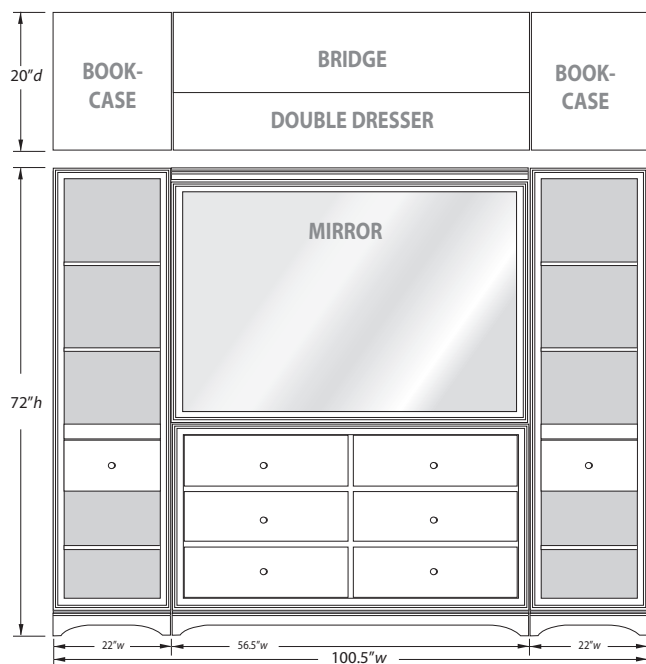

Deco

COLLECTION

right (espresso finish)

- Deco Lifetime™ Crib
56.5" w x 30" d x 47.75" h
- Double Dresser: 56.5" w x 20" d x 34" h
- 2 Bookcases: 22" w x 20" d x 72" h
- Bridge: 56.5" w x 20" d x 2.25" h
- Mirror: 56.5" w x 20" d x 35.25" h

below (espresso finish)

- Deco Lifetime™ Crib
converted to full-size bed
56.5" w x 80" l x 47.75" h
(conversion kit sold separately)
- Double Dresser: 56.5" w x 20" d x 34" h
- 2 Bookcases: 22" w x 20" d x 72" h
- Bridge: 56.5" w x 20" d x 2.25" h

Furniture Reviews
Baby Bargains 2005, '06 & '07
*Top Pick for Juvenile Furniture
& Best Quality Cribs*

Muniré
FURNITURE

Deco

COLLECTION

FINISHES:

ESPRESSO

NATURAL

Code	Item	W	x	D	x	H
3300	Deco Lifetime™ Crib	56.5	x	30	x	47.75
3329	Armoire	37.25	x	20	x	72
3314	Bookcase	22	x	20	x	72
3306	Double Dresser (6 drawer)	56.5	x	20	x	34
3318	Hutch for Double Dresser	56.5	x	12	x	37.5
3305	5 Drawer Dresser	32.75	x	20	x	50
3316	Bridge (lighted)	56.5	x	20	x	2.25
3315	Mirror	56.5	x	20	x	35.25
3302	Nightstand	24.25	x	18	x	25.25

Guard Rail for Toddler Bed
55" w x 0.75" d x 26.5" h

Conversion Kit for Lifetime Crib
(includes 2 bed rails,
6 slats and hardware)
75" w x 1" d x 5" h

HUTCH WITH DOUBLE DRESSER

ARMOIRE

5 DRAWER DRESSER

DECO LIFETIME™ CRIB